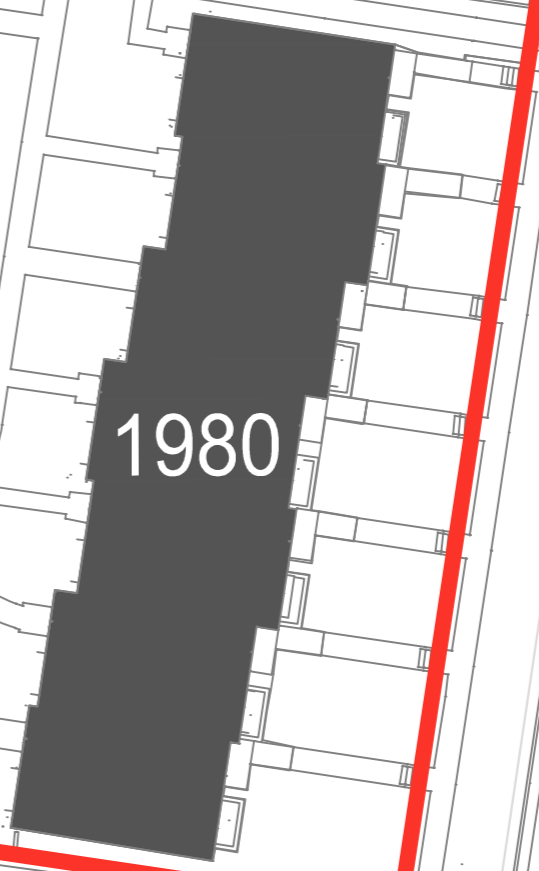

Alfred Street Baptist Church
Alexandria, VA

“Community Presentation”

March 2016

DUKE STREET

N. PATRICK STREET

S. ALFRED STREET

WOLFE STREET

P2 - ELEVATION 4

P1 - ELEVATION 14

ALFRED STREET BAPTIST CHURCH
301 S. ALFRED STREET
ALEXANDRIA, VA

REFINED CONCEPT
SOUTH PATRICK STREET
ELEVATION
JUNE 30, 2015

HCO INC.
3921 N. MERIDIAN STREET, Suite 100
Indianapolis, IN 46208