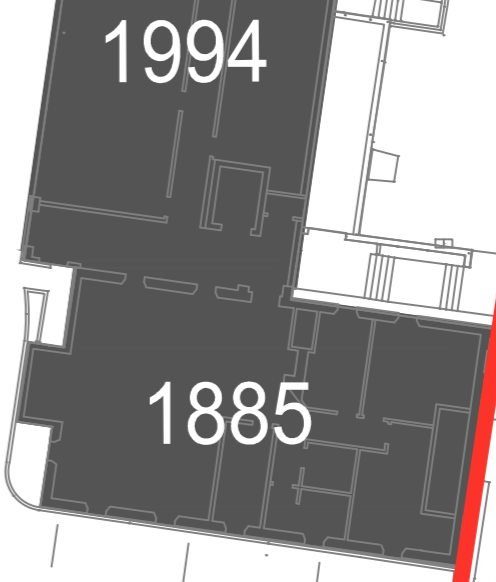

DUKE STREET

N. PATRICK STREET

S. ALFRED STREET

WOLFE STREET