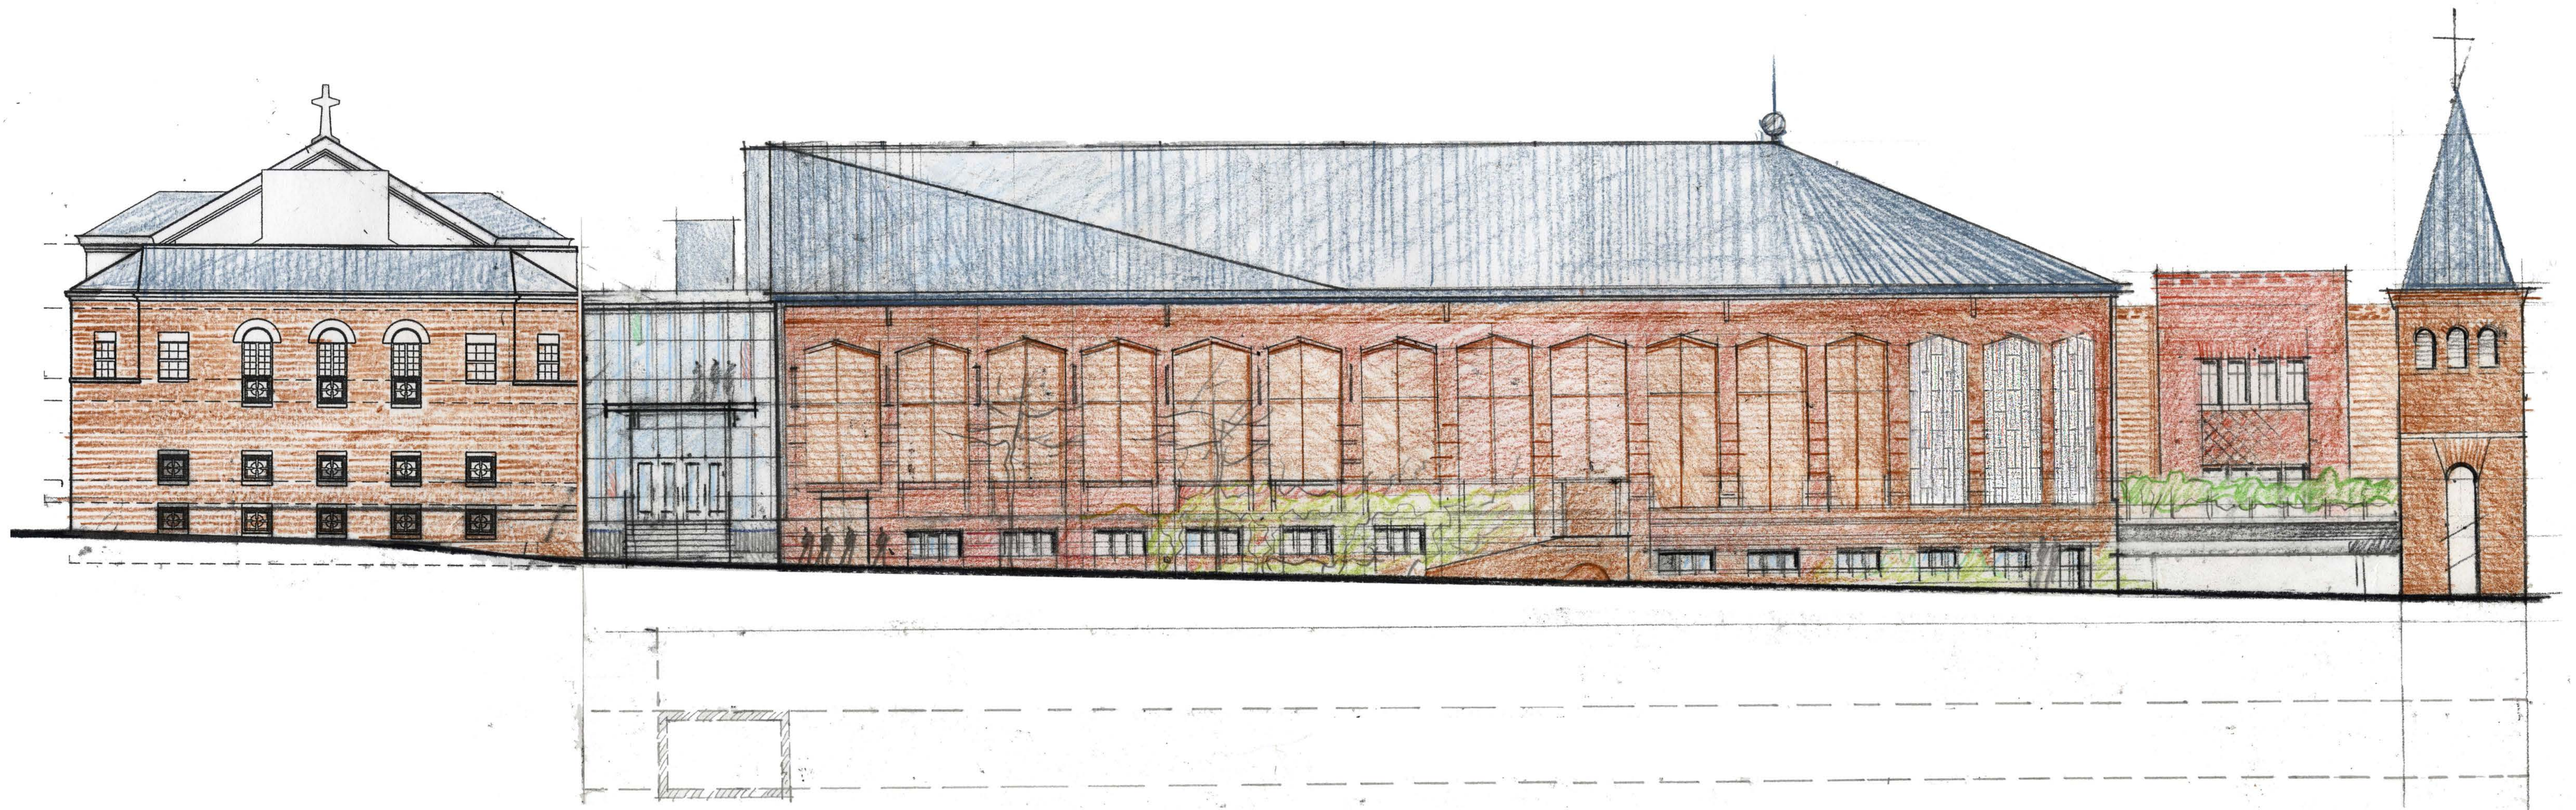

P2 - ELEVATION 4

P1 - ELEVATION 14

ALFRED STREET BAPTIST CHURCH
301 S. ALFRED STREET
ALEXANDRIA, VA

REFINED CONCEPT
SOUTH PATRICK STREET
ELEVATION
JUNE 30, 2015

HCO INC.
3921 N. MERIDIAN STREET, Suite 100
Indianapolis, IN 46208

Kerns Group Architects, P.C.
105 N. MAPLE AVE, Suite 200
Falls Church, Virginia 22046