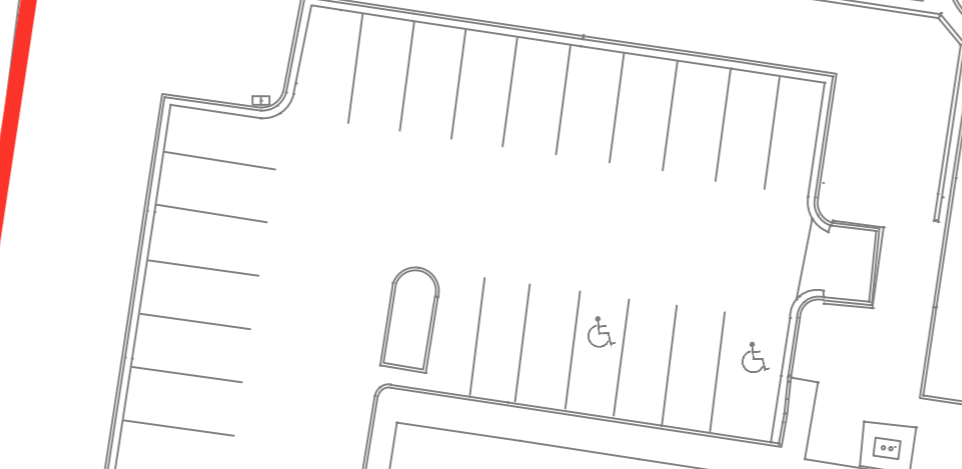

DUKE STREET

N. PATRICK STREET

S. ALFRED STREET

WOLFE STREET